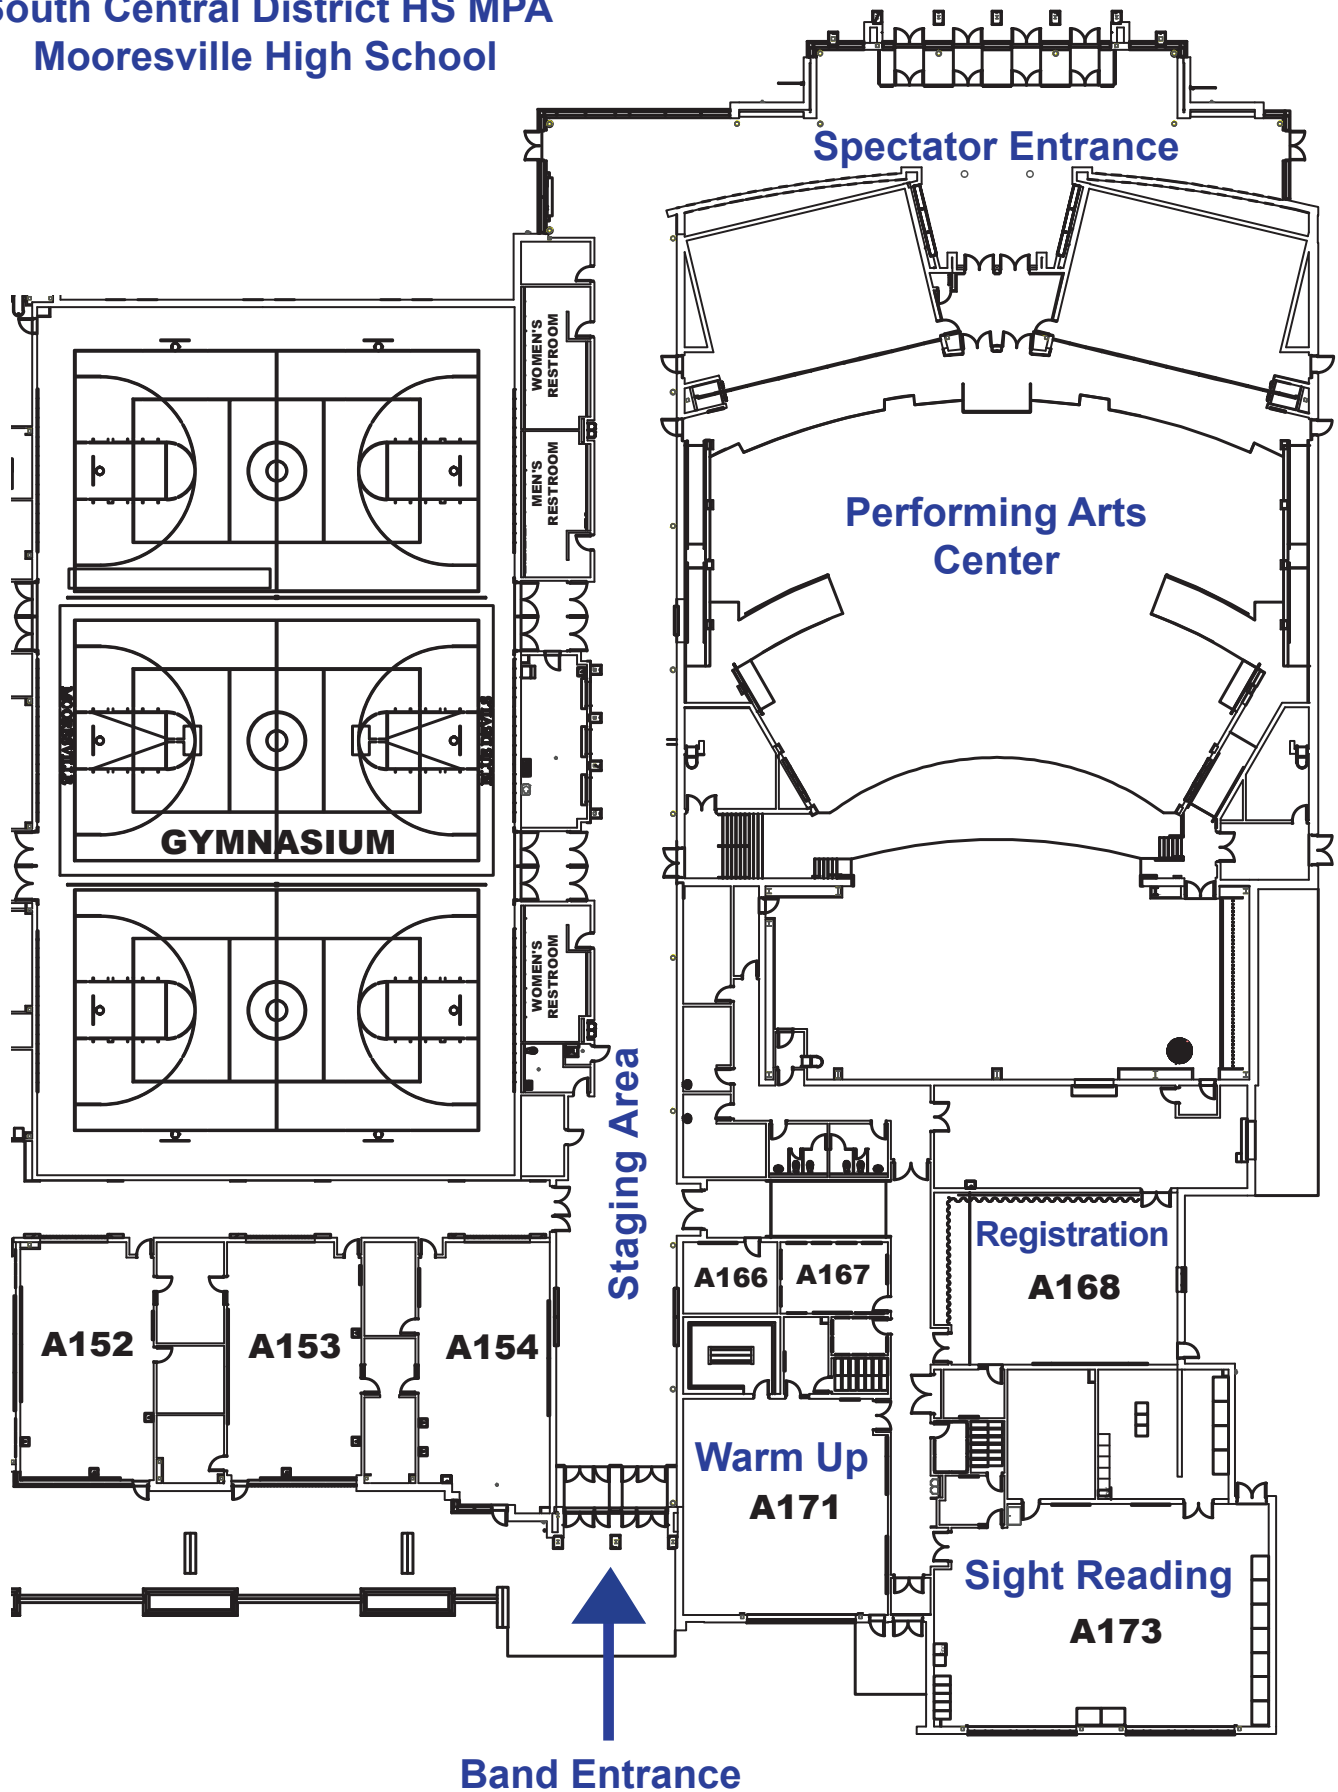

**South Central District HS MPA  
 Mooresville High School**

**Mooreville High School**  
659 E. Center Avenue  
Mooreville, NC 28115