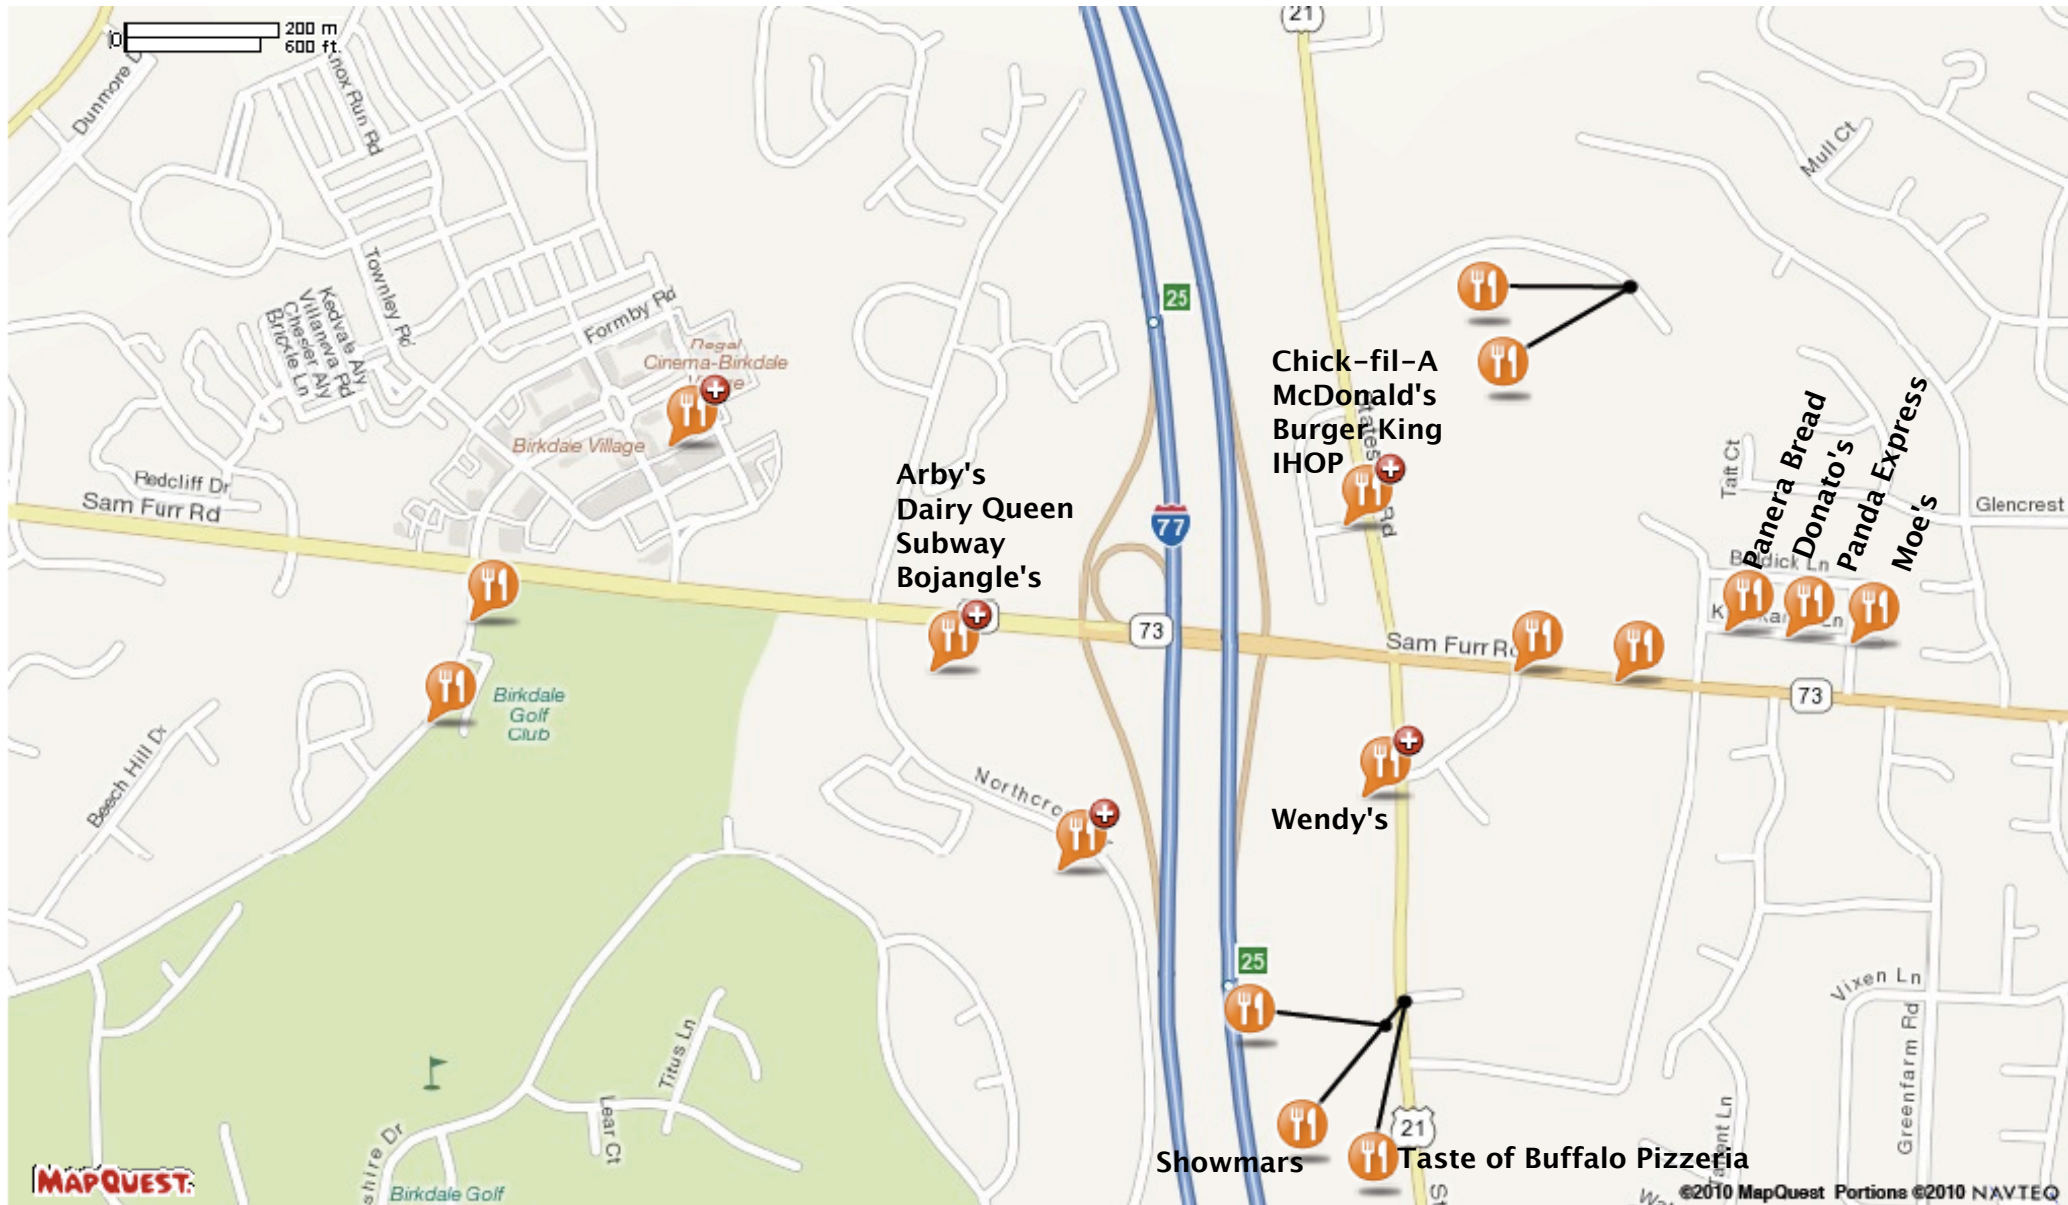

Exit 25 - Interstate 77

Bailey Middle School and Hough High School are located 5 minutes (3.57 miles) northeast of Exit 25.