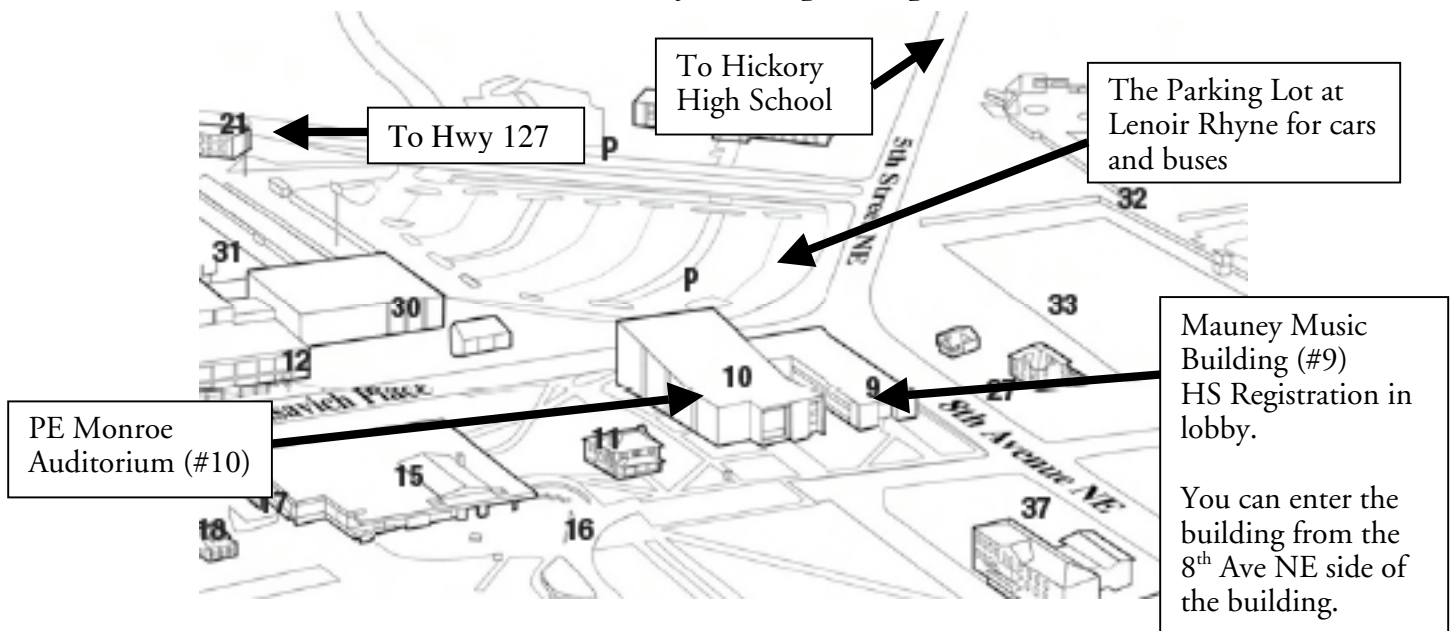

Viewmont Baptist Church
Parking Lot for Middle School

Parking Lot @ L-R
Mauney Music Building/
PE Monroe Auditorium

Hwy 127

Lenoir Rhyne Blvd

Hwy 127

To Hwy 321 and Hwy 70

To Hwy 70

EXIT 125
Hotels are at this exit

Map of Hickory, North Carolina for All-District Clinic

South Central District Honors Band Clinic

January 28-29, 2011
Hickory, North Carolina

Lenoir-Rhyne Campus Map

DIRECTIONS TO LENOIR RHYNE UNIVERSITY

Directions to **Lenoir-Rhyne University** for the SCDBA All-District High School Band Clinic, January 28-29, 2011. Please note that these directions include a detour due to construction that finished recently. If using a GPS you may want to use the address: 625 7th Avenue NE, Hickory, North Carolina.

From Interstate 40:

- Take Exit 125 "Lenoir-Rhyne University" Exit.
- Turn North onto Lenoir-Rhyne Blvd.
- Pass the Tripps and Mellow Mushroom Restaurants and go thru five lights. At the sixth light (7th Avenue, NE) take a left.
- Go straight through and you will begin to pass campus on your right. Stay in the right-hand lane go to the end of the block and turn right onto Stasavich Place.
- Stay straight on Stasavich Place and turn left into the Stadium Park lot (letter P on the map above). PE Monroe Auditorium and Maoney Music Building is on the right.