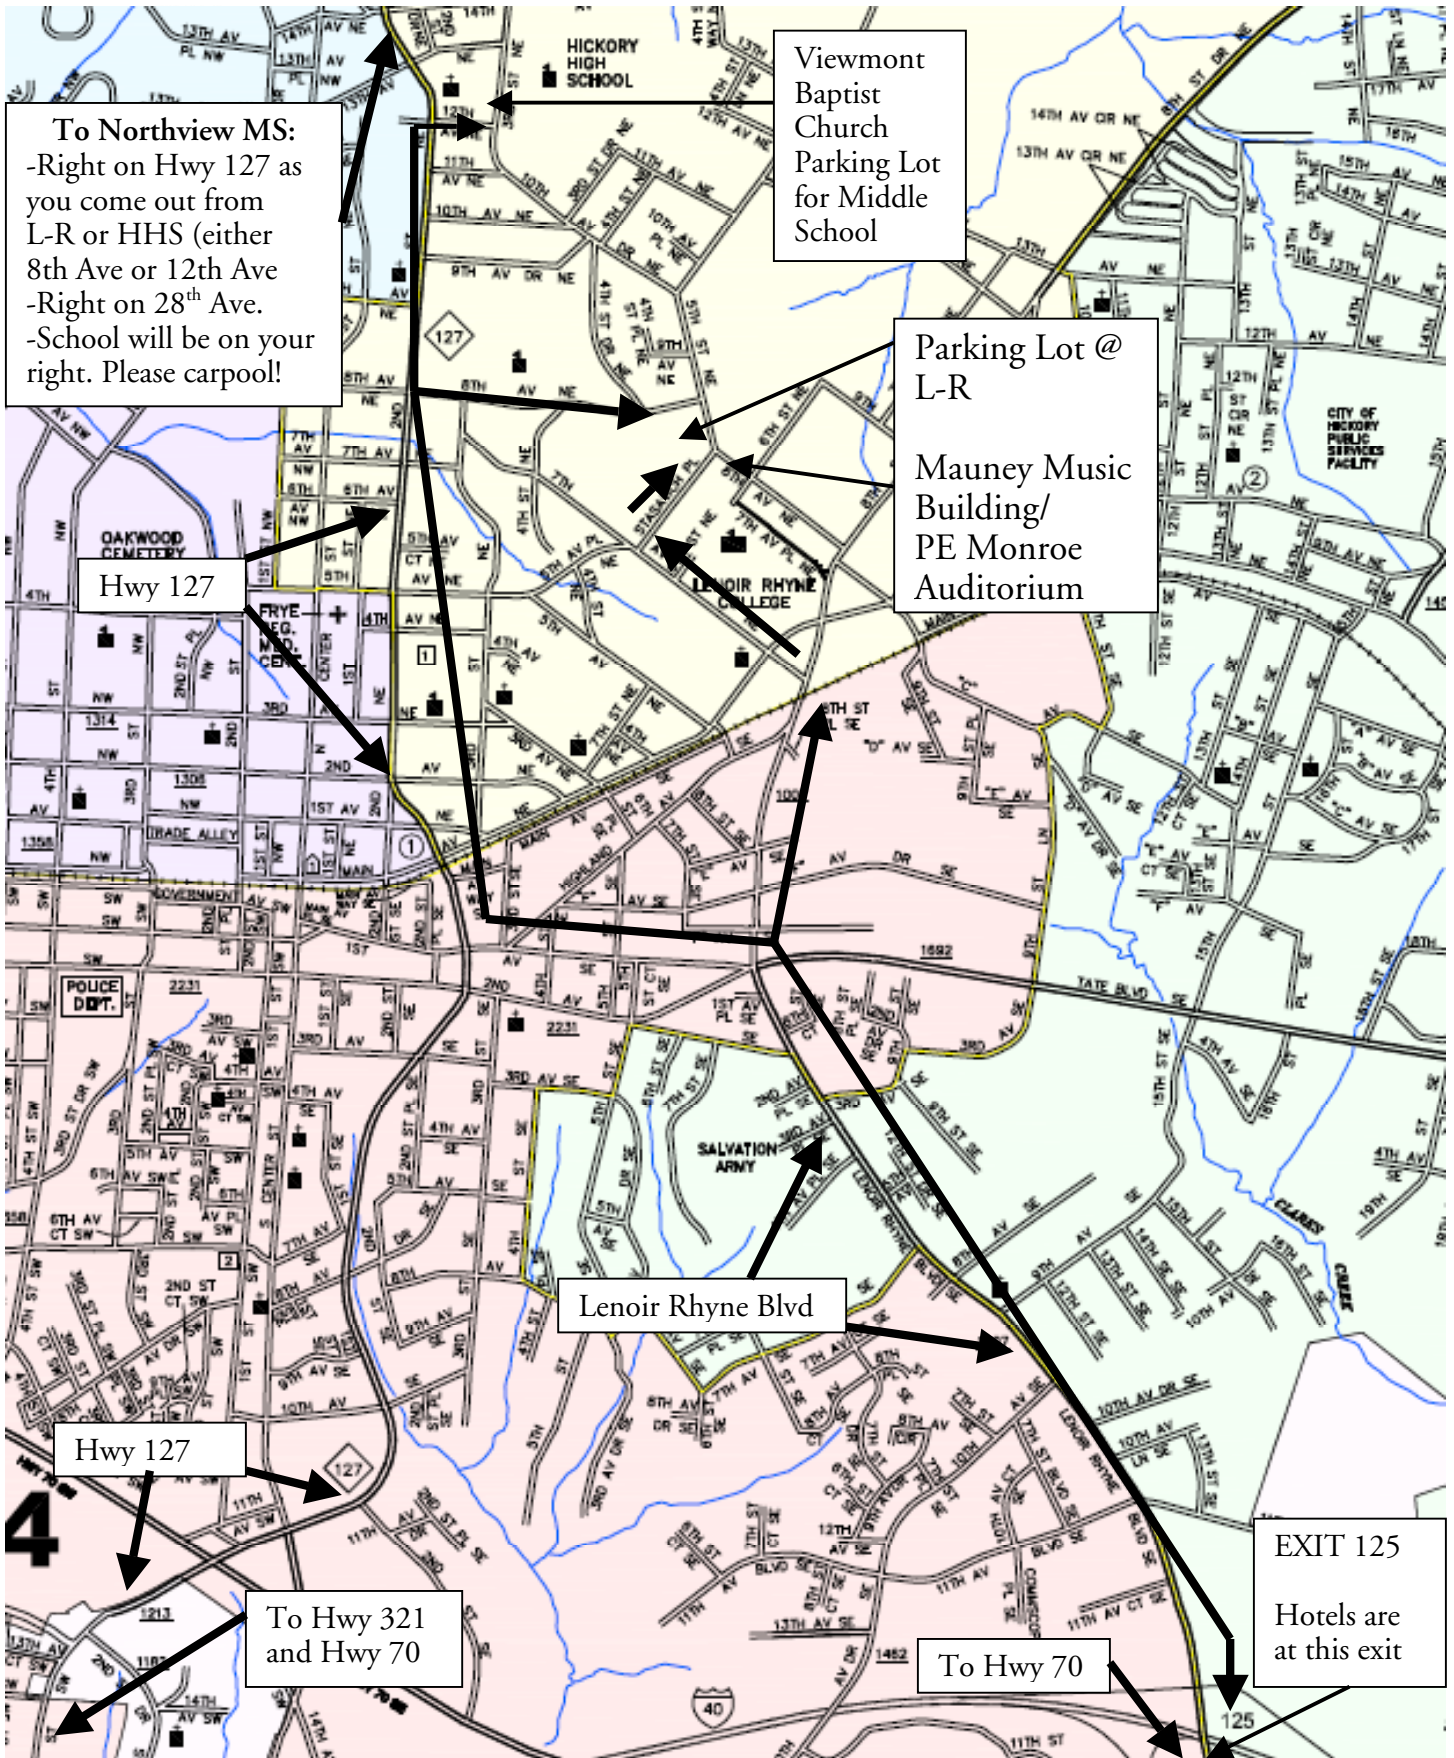

1:30 pm:

REPORT TO PE MONROE AUDITORIUM

2:00 pm:

CONCERT, PE MONROE AUDITORIUM

To Northview MS:
-Right on Hwy 127 as you come out from L-R or HHS (either 8th Ave or 12th Ave
-Right on 28th Ave.
-School will be on your right. Please carpool!

From Interstate 40:

- Take Exit 125 "Lenoir-Rhyne University" Exit.
- Turn North onto Lenoir-Rhyne Blvd.
- Pass the Tripps and Mellow Mushroom Restaurants and go thru five lights. At the sixth light (7th Avenue, NE) take a left.
- Go straight through and you will begin to pass campus on your right. Stay in the right-hand lane go to the end of the block and turn right onto Stasavich Place.
- Stay straight on Stasavich Place and turn left into the Stadium Park lot (letter P on the map above). PE Monroe Auditorium and Maoney Music Building is on the right.

OR

- Take Exit 125 "Lenoir-Rhyne University" Exit.
- Turn North onto Lenoir-Rhyne Blvd.
- Pass the Tripps and Mellow Mushroom and go thru three lights. At fourth light take a left onto 1st Ave/Tate Blvd.
- Go to next stop light and take right onto 127 North.
Continue on Hwy 127, go through 4 lights and at the 5th light take a right on 8th Ave NE. There will be a Colonial House sign on the right at this turn.
- On the right is the parking lot for cars and buses. Maoney Music Building and PE Monroe Auditorium is on the other side of the parking lot. (see Lenoir Rhyne Campus Map above)